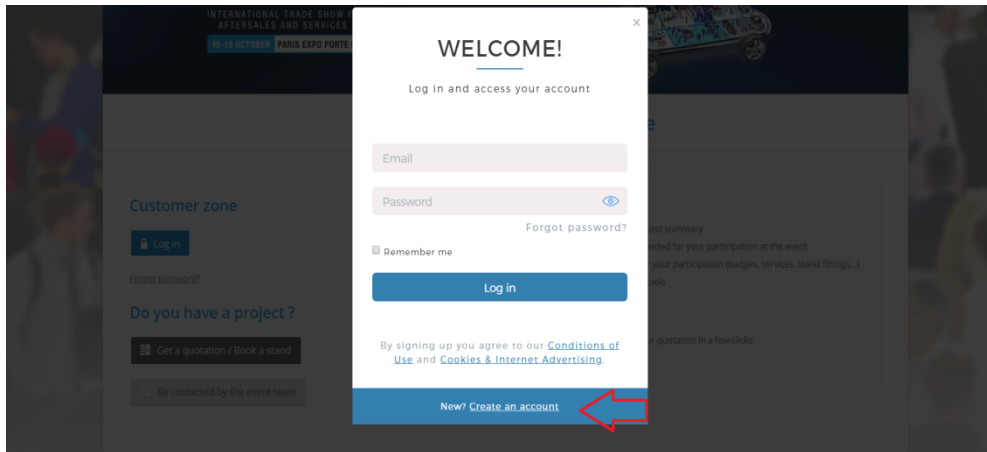

- View your booking request summary
- Find the information needed for your participation at the event
- Order items needed for your participation (badges, services, stand fittings...)
- Order communication tools

You don't have an account

- Simple and fast, get your quotation in a few clicks
- Sign up online

YOU DON'T HAVE AN ACCOUNT, YET?

Click on « New? Create an account », and choose your email address and password: