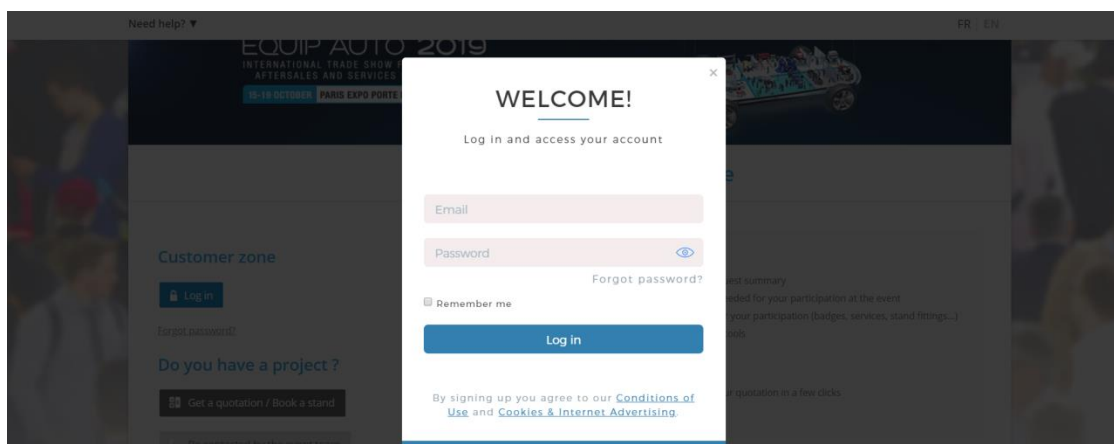

You don't have an account

- Simple and fast, get your quotation in a few clicks
- Sign up online